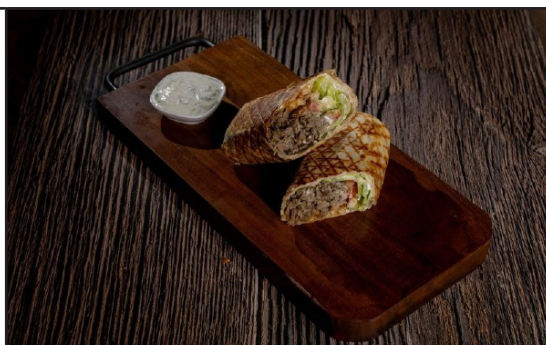

\$16.95

MIX PITA (CHICKEN & BEEF N LAMB)

Pita bread, Beef, lamb, chicken, tomato, pickles, French fries, lettuce, house sauce

\$15.95

GREEK GYRO WRAP(beef)

Beef, lamb, tomato, pickles, French fries, lettuce, tzatziki sauce

\$15.95**GREEK GYRO PITA(beef)**

Pita bread, Beef, lamb, tomato, pickles, French fries, lettuce, tzatziki sauce

\$14.95**GREEK GYRO WRAP (chicken)**

Chicken, tomato, pickles, French fries, lettuce, tzatziki sauce